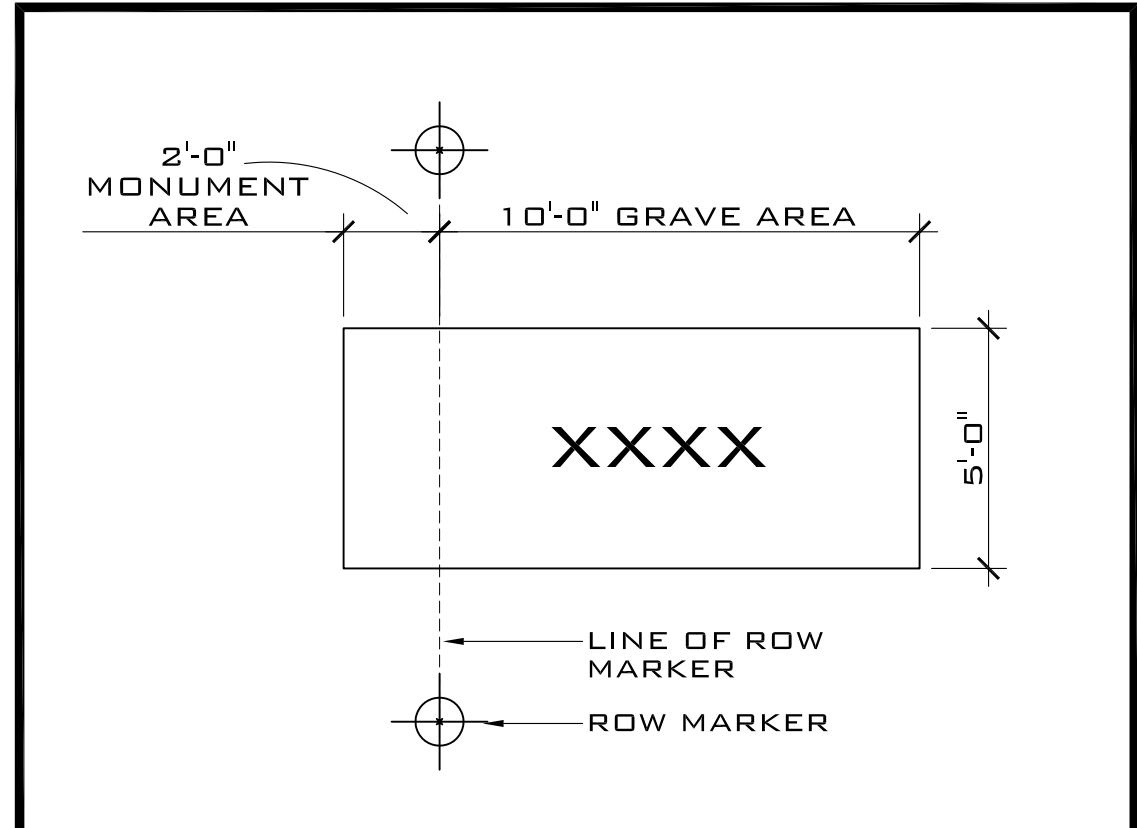

SAMPLE NEW BURIAL LAYOUT

MAP LEGEND

- AVAILABLE GRAVE SITE 5x12
- EXISTING MARKED GRAVE SITE XXXX
- EXISTING TREE

Pleasant Grove Cemetery

Arbor, Houston County, Texas

Map created on April, 2011

MAP PROVIDED BY:
 TEXAS CEMETERY RESTORATION LLC
 10122 CHERRY TREE
 DALLAS TX 75243
 CONTACT:
 JAMES "RUSTY" BRENNER
 PHONE:
 214.686.0014
 EMAIL:
 RUSTY@TEXASCEMETERYRESTORATION.COM
 WEBSITE:
 WWW.TEXASCEMETERYRESTORATION.COM